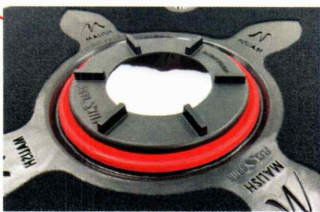

THE ULTIMATE BRISTLED FLOOR PAD

INSTALLS EASY LIKE A PAD, CLEANS DEEP LIKE A BRUSH.

Flex Scrub™, the **ultimate bristled floor pad**, blends the familiarity and easy installation of a traditional pad with the robust cleaning power of a brush. There's no need to change existing floor machines, no special attachment required and no operator learning curve. That's because Flex Scrub has been engineered to work with most existing machines, attaching as quickly and simply as a regular pad. And while it's similar to a pad in ease of attachment, Flex Scrub offers a considerably deeper level of cleaning: it agitates chemicals, pushing them into grout lines and highs-lows where pads can't reach. Flex Scrub is an ideal solution where building cleanliness is important to occupant health.

PATENT PENDING

EASY INSTALLATION

Flex Coupler, our quick-change universal adaptor attaches to any pad driver. Patent-pending design.

DESIGNED TO FIT

Fits most traditional 175-350 rpm machines: single-disc, auto scrubber, ride on, orbital.

TACKLES HIGHS AND LOWS

Pad bristles reach down into grout and texture for superior cleaning.

BENEFITS

FLEX SCRUB™ COLOR USAGE KEY

**SAME SIZES,
SAME COLORS**

Flex Scrub™ bristled pad colors **match directly with** traditional floor pad color. Match pad driver size when ordering.