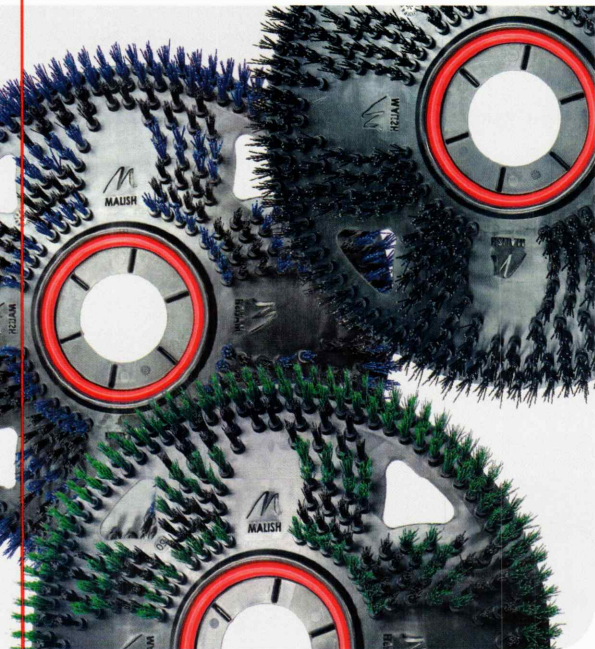

THE ULTIMATE BRISTLED FLOOR PAD

INSTALLS EASY LIKE A PAD, CLEANS DEEP LIKE A BRUSH.

Flex Scrub™, the **ultimate bristled floor pad**, blends the familiarity and easy installation of a traditional pad with the robust cleaning power of a brush. There's no need to change existing floor machines, no special attachment required and no operator learning curve. That's because Flex Scrub has been engineered to work with most existing machines, attaching as quickly and simply as a regular pad. And while it's similar to a pad in ease of attachment, Flex Scrub offers a considerably deeper level of cleaning: it agitates chemicals, pushing them into grout lines and highs-lows where pads can't reach. Flex Scrub is an ideal solution where building cleanliness is important to occupant health.

POWERFUL PERFORMANCE

- Outlasts traditional pads up to 50 to 1
- Reducing labor and product cost
- Reaches where pads can't for a deeper clean
- Easy to use:
 - no stop-and-flip
 - won't gum up when cleaning or stripping
 - self-cleaning so no need to wash it out
- No concern about heeling and floor damage
- Flexible and lightweight

PATENT PENDING

EASY INSTALLATION

Flex Coupler, our quick-change universal adaptor attaches to any pad driver. Patent-pending design.

DESIGNED TO FIT

Fits most traditional 175-350 rpm machines: single-disc, auto scrubber, ride on, orbital.

TACKLES HIGHS AND LOWS

Pad bristles reach down into grout and texture for superior cleaning.

BENEFITS

FLEX SCRUB™ COLOR USAGE KEY

**SAME SIZES,
SAME COLORS**

Flex Scrub™ bristled pad colors **match directly with** traditional floor pad color. Match pad driver size when ordering.