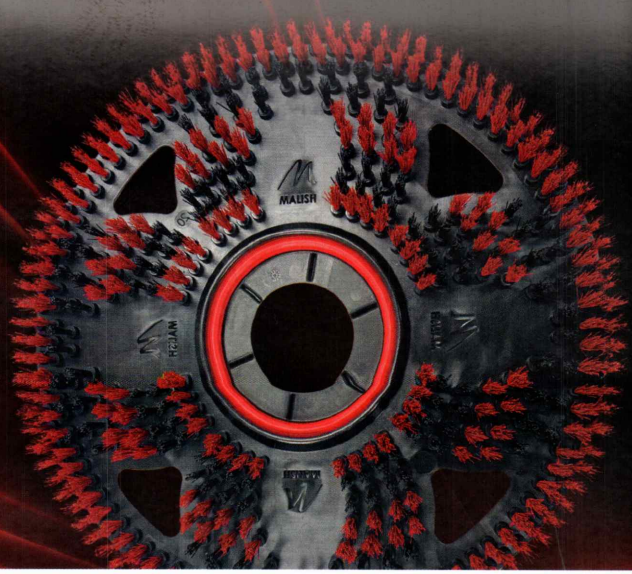

THE ULTIMATE BRISTLED FLOOR PAD

INSTALLS EASY LIKE A PAD, CLEANS DEEP LIKE A BRUSH.

Flex Scrub™, the **ultimate bristled floor pad**, blends the familiarity and easy installation of a traditional pad with the robust cleaning power of a brush. There's no need to change existing floor machines, no special attachment required and no operator learning curve. That's because Flex Scrub has been engineered to work with most existing machines, attaching as quickly and simply as a regular pad. And while it's similar to a pad in ease of attachment, Flex Scrub offers a considerably deeper level of cleaning: it agitates chemicals, pushing them into grout lines and highs-lows where pads can't reach. Flex Scrub is an ideal solution where building cleanliness is important to occupant health.

POWERFUL PERFORMANCE

- Outlasts traditional pads up to 50 to 1
- Reducing labor and product cost
- Reaches where pads can't for a deeper clean
- Easy to use:
 - no stop-and-flip
 - won't gum up when cleaning or stripping
 - self-cleaning so no need to wash it out
- No concern about heeling and floor damage
- Flexible and lightweight

PATENT PENDING

EASY INSTALLATION

Flex Coupler, our quick-change universal adaptor attaches to any pad driver. Patent-pending design.

DESIGNED TO FIT

Fits most traditional 175-350 rpm machines: single-disc, auto scrubber, ride on, orbital.

TACKLES HIGHS AND LOWS

Pad bristles reach down into grout and texture for superior cleaning.

BENEFITS

FLEX SCRUB™ COLOR USAGE KEY

**SAME SIZES,
SAME COLORS**

Flex Scrub™ bristled pad colors **match directly with** traditional floor pad color. Match pad driver size when ordering.